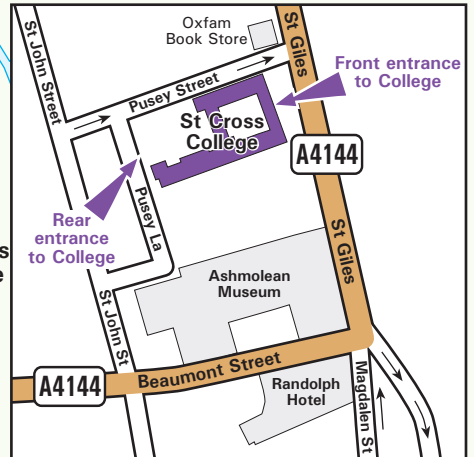

ST CROSS COLLEGE

St. Giles
Oxford OX1 3LZ

Tel: +44 (0) 1865 278 490
Fax: +44 (0) 1865 278 484
www.stx.ox.ac.uk

St Cross College - Front Entrance
St. Giles'

By Car - To avoid the City Centre, approach via the A40 Northern Ring Road and take the A4165 (Banbury Road) south for about 2 miles to St Giles.

Parking - See map for location of car parks. Park and Ride sites are located around the city

By Train - St Cross is a 15 minute walk from Oxford Station, via Hythe Bridge Street, Walton Street, Beaumont Street and St Giles.

By Bus - The main bus station is at Gloucester Green, off George Street. St Cross is a 10 minute walk from the coach station, via Beaumont Street and St Giles.